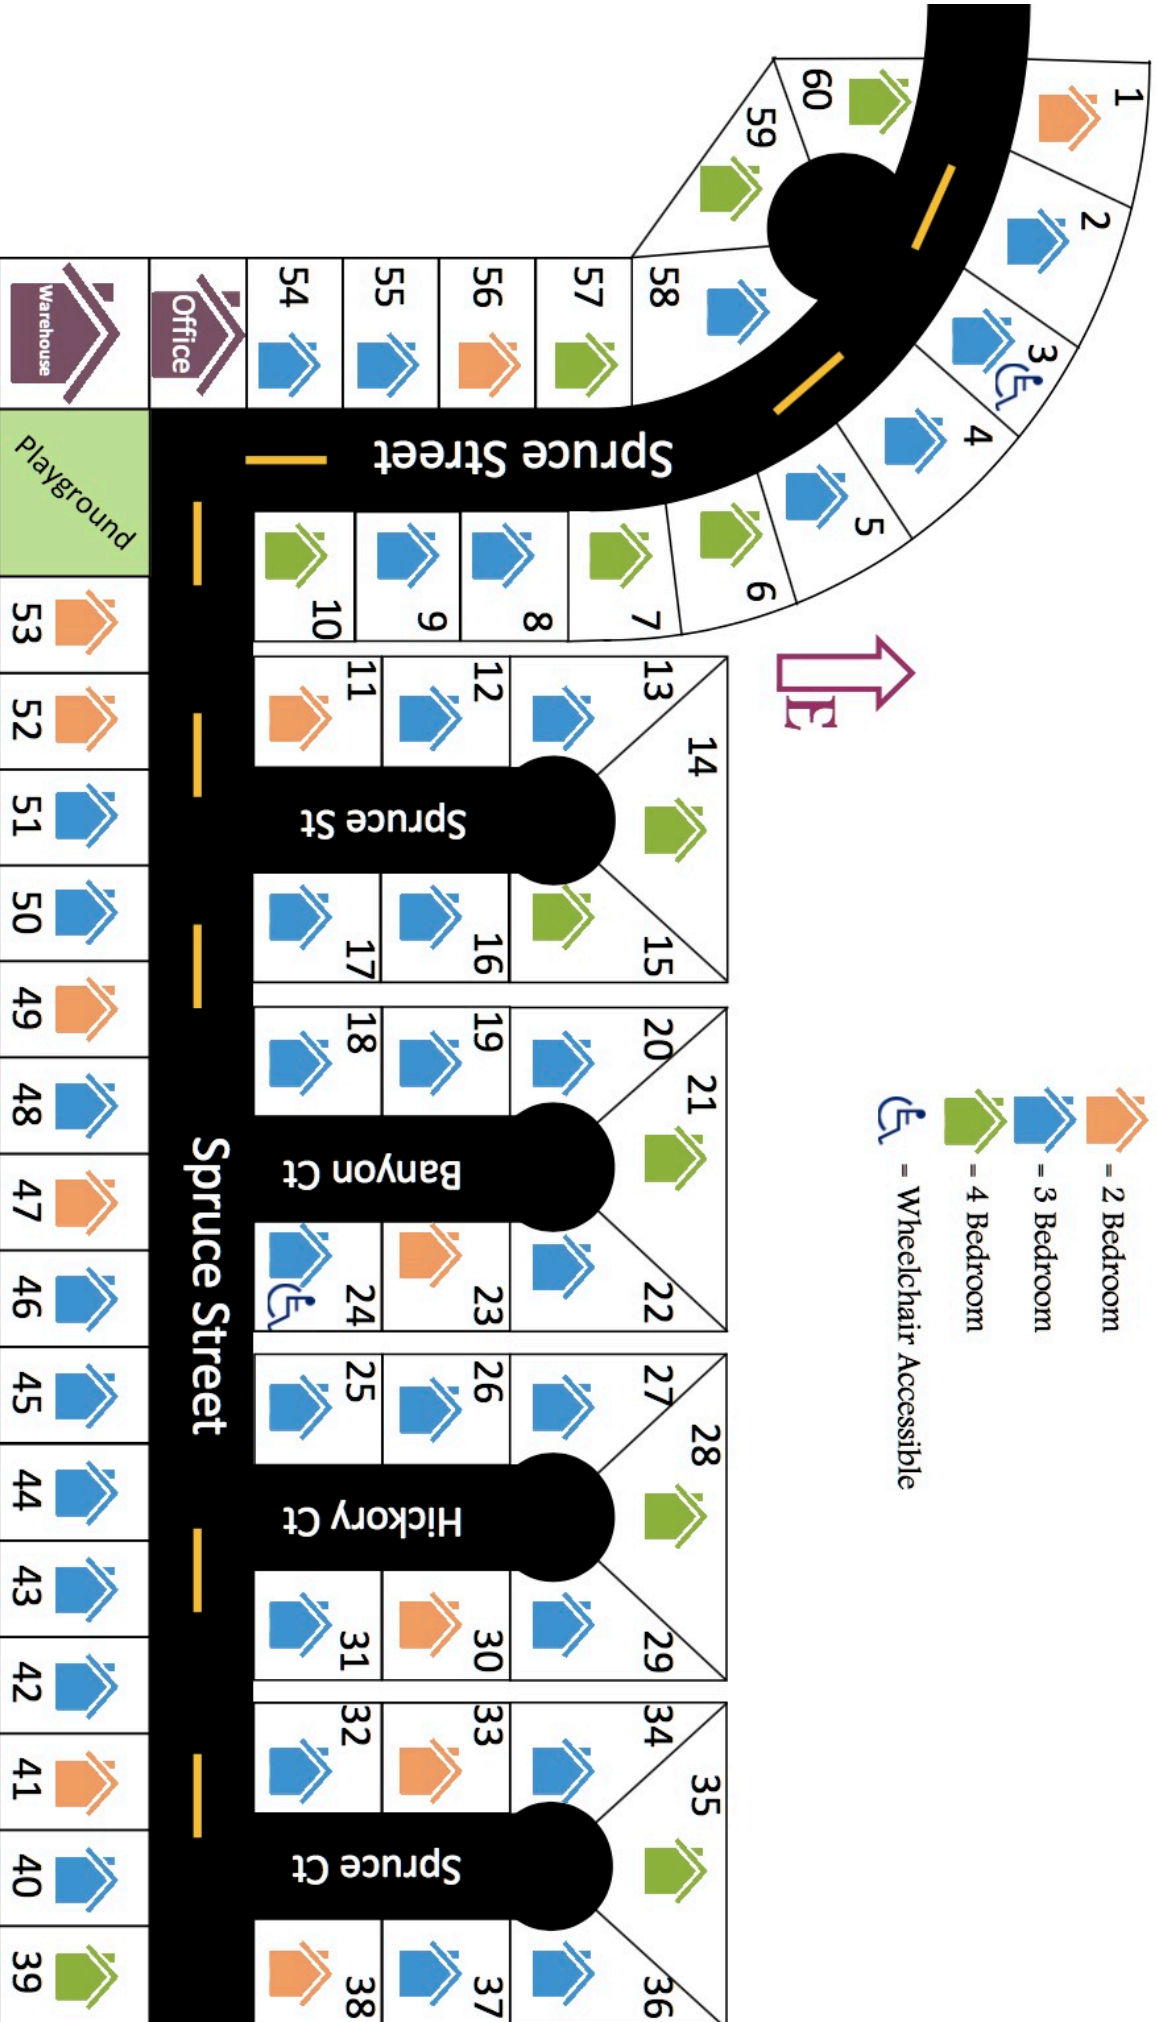

60 Homes

= 2 Bedroom

= 3 Bedroom

= 4 Bedroom

= Wheelchair Accessible

This institution is an equal opportunity employer and provider

Red Lake Acres

Office: 53A Spruce Street
Navajo, NM 87328
Phone: 505-777-2480